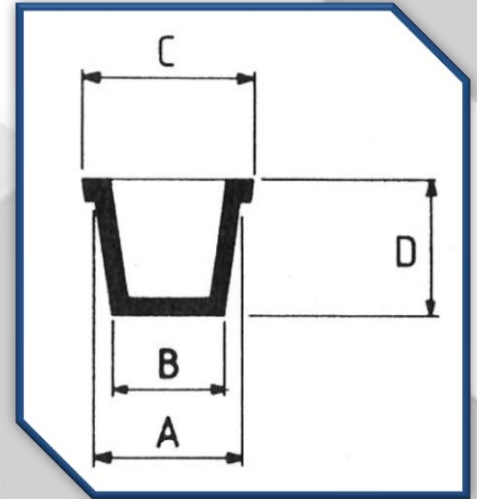

Cruet Plugs

Material: Food Grade Thermoplastic Rubber

Suitable for the Ceramics Industry

Ref No.		A		B		C	D
		in.	mm	in.	mm	in.	in.
Small	P3044	.420	10.67	.340	8.64	.562	.562
Medium	P3045	.540	13.72	.400	10.16	.676	.562
Large	P3046	.645	16.38	.510	12.95	.784	.562
X Large	P3047	.750	19.05	.615	15.62	.885	.562
P3048		.545	13.84	.435	11.05	.676	.562