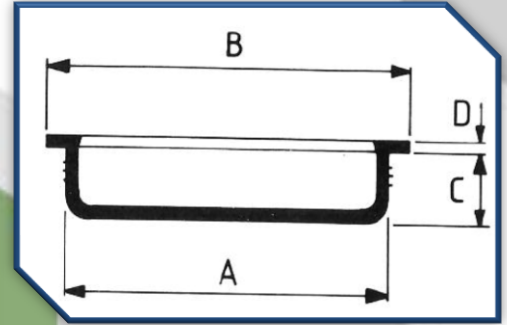

Tube End Caps

Material: Polythene, EVA

Suitable for the Packaging Industry, we can produce tube end caps in various colours and sizes

Ref No.	A		B		C	D
	in.	mm	in.	mm	in.	in.
0148	1.250	32	1.375	35	.375	.080
0149	1.375	35	1.500	38	.375	.080
0150	1.500	38	1.625	41	.375	.080
0151	1.625	41	1.750	44	.375	.080
0152	1.750	44	1.875	48	.375	.080
0153	2.000	51	2.125	54	.375	.080
0157	2.500	63	2.625	67	.250	.050
0158	2.750	70	2.875	73	.250	.050
0156	3.000	75	3.125	79	.250	.050
0160	3.500	89	4.000	102	.742	.070