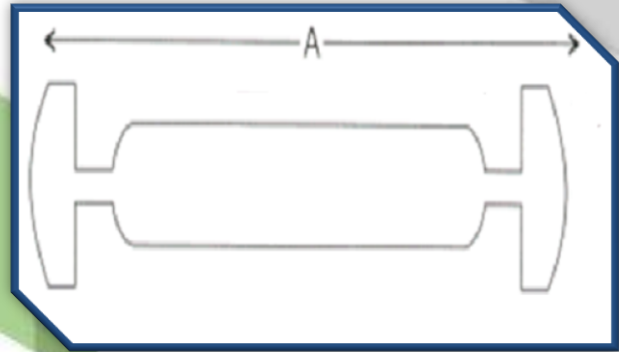

Carton Handles

Material: Polythene

We have a range of carton handles used within the Packaging Industry in various sizes and colours.

Regina Ref.	Size (a)	Description
P9560	Large 180mm	Carton Handle
P9424	Small	Carton Handle